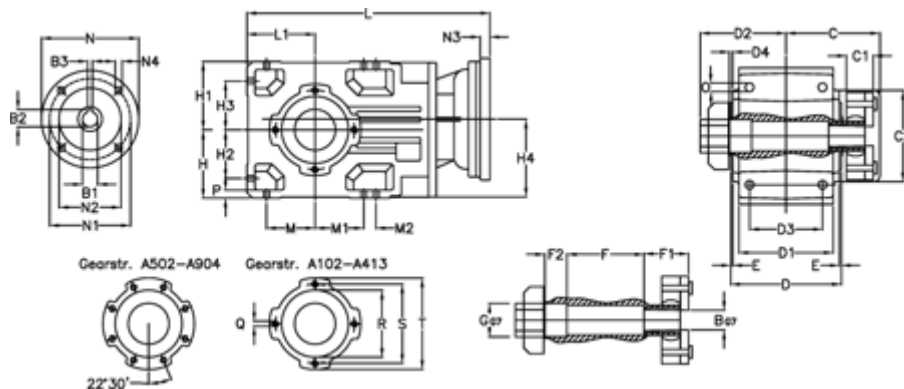

Article number: 29600203546135  
 Description: Bevel helical gearbox  
 A202QF25-35,4-P90B5

## Measures

B = 25	D1 = 110	F2 = 36	L = 325.5	N3 = -
B1 = 24	D2 = 60	G = 32	L1 = 80	N4 = M10x12
B2 = 27.3	D3 = 90	GA = 14,5 NM	M = 60.0	O = 9.5
B3 = 8	d4 = 4.5	H = 80	M1 = 60.0	P = 9
C = 89.5	Description = A202QF-xx-P90 B5	H1 = 80	M2 = -	Q = M8x15
C1 = 23	E = 3.0	H2 = 60.0	N = 200	R = 95
C2 = 72.0	F = 77.5	H3 = 60.0	N1 = 165	S = 115
D = 136	F1 = 36.0	H4 = 93.0	N2 = 130	T = 140